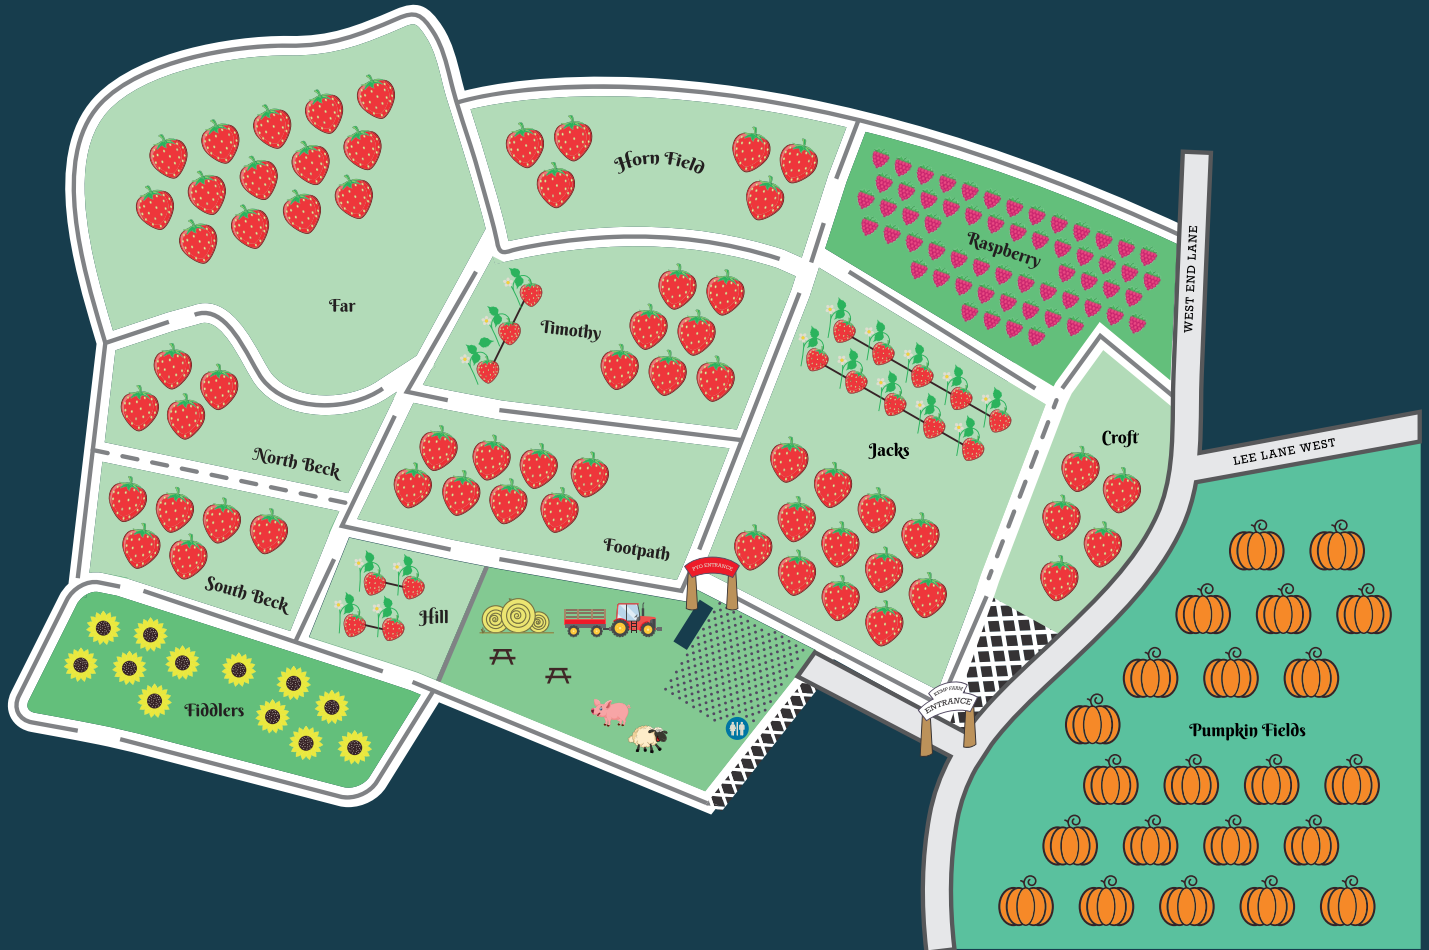

KEMPS

FOUR GENERATIONS OF FARMING IN YORKSHIRE

 PYO Strawberry

 PYO Table Top Strawberries

 PYO Raspberry

 PYO Sunflowers

 PYO Pumpkins

 Childrens Play Area

 Farm Animals

 Tractor & Trailer Rides

 Shop

 Tables

 Toilets

 Car Park

 Private

WWW.KEMPS.FARM